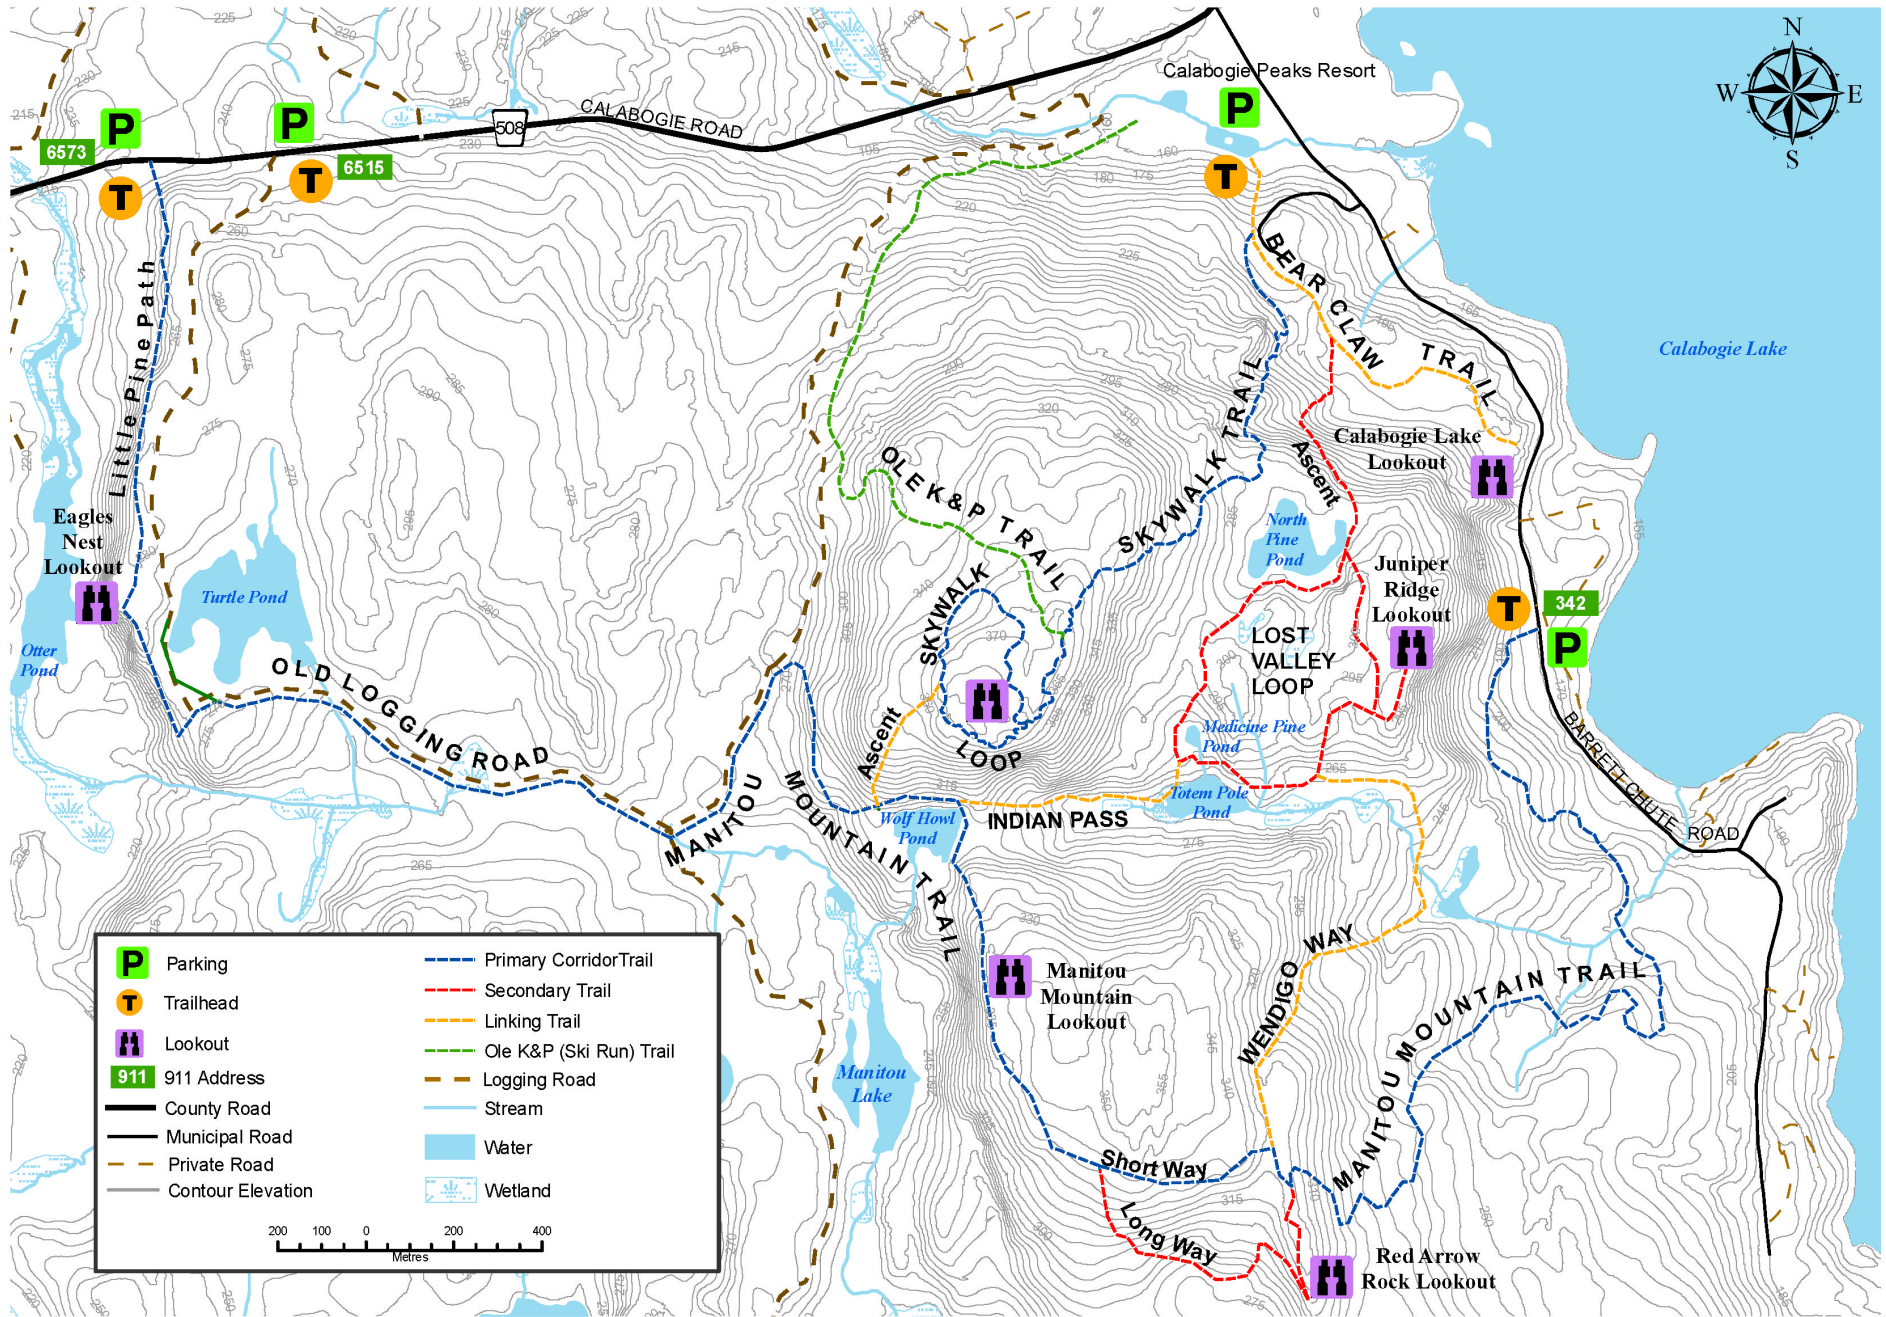

Manitou Mountain Trail

P	Parking		Primary Corridor Trail
T	Trailhead		Secondary Trail
H	Lookout		Linking Trail
911	911 Address		Ole K&P (Ski Run) Trail
	County Road		Logging Road
	Municipal Road		Stream
	Private Road		Water
	Contour Elevation		Wetland

0 100 200 300 400
Metres